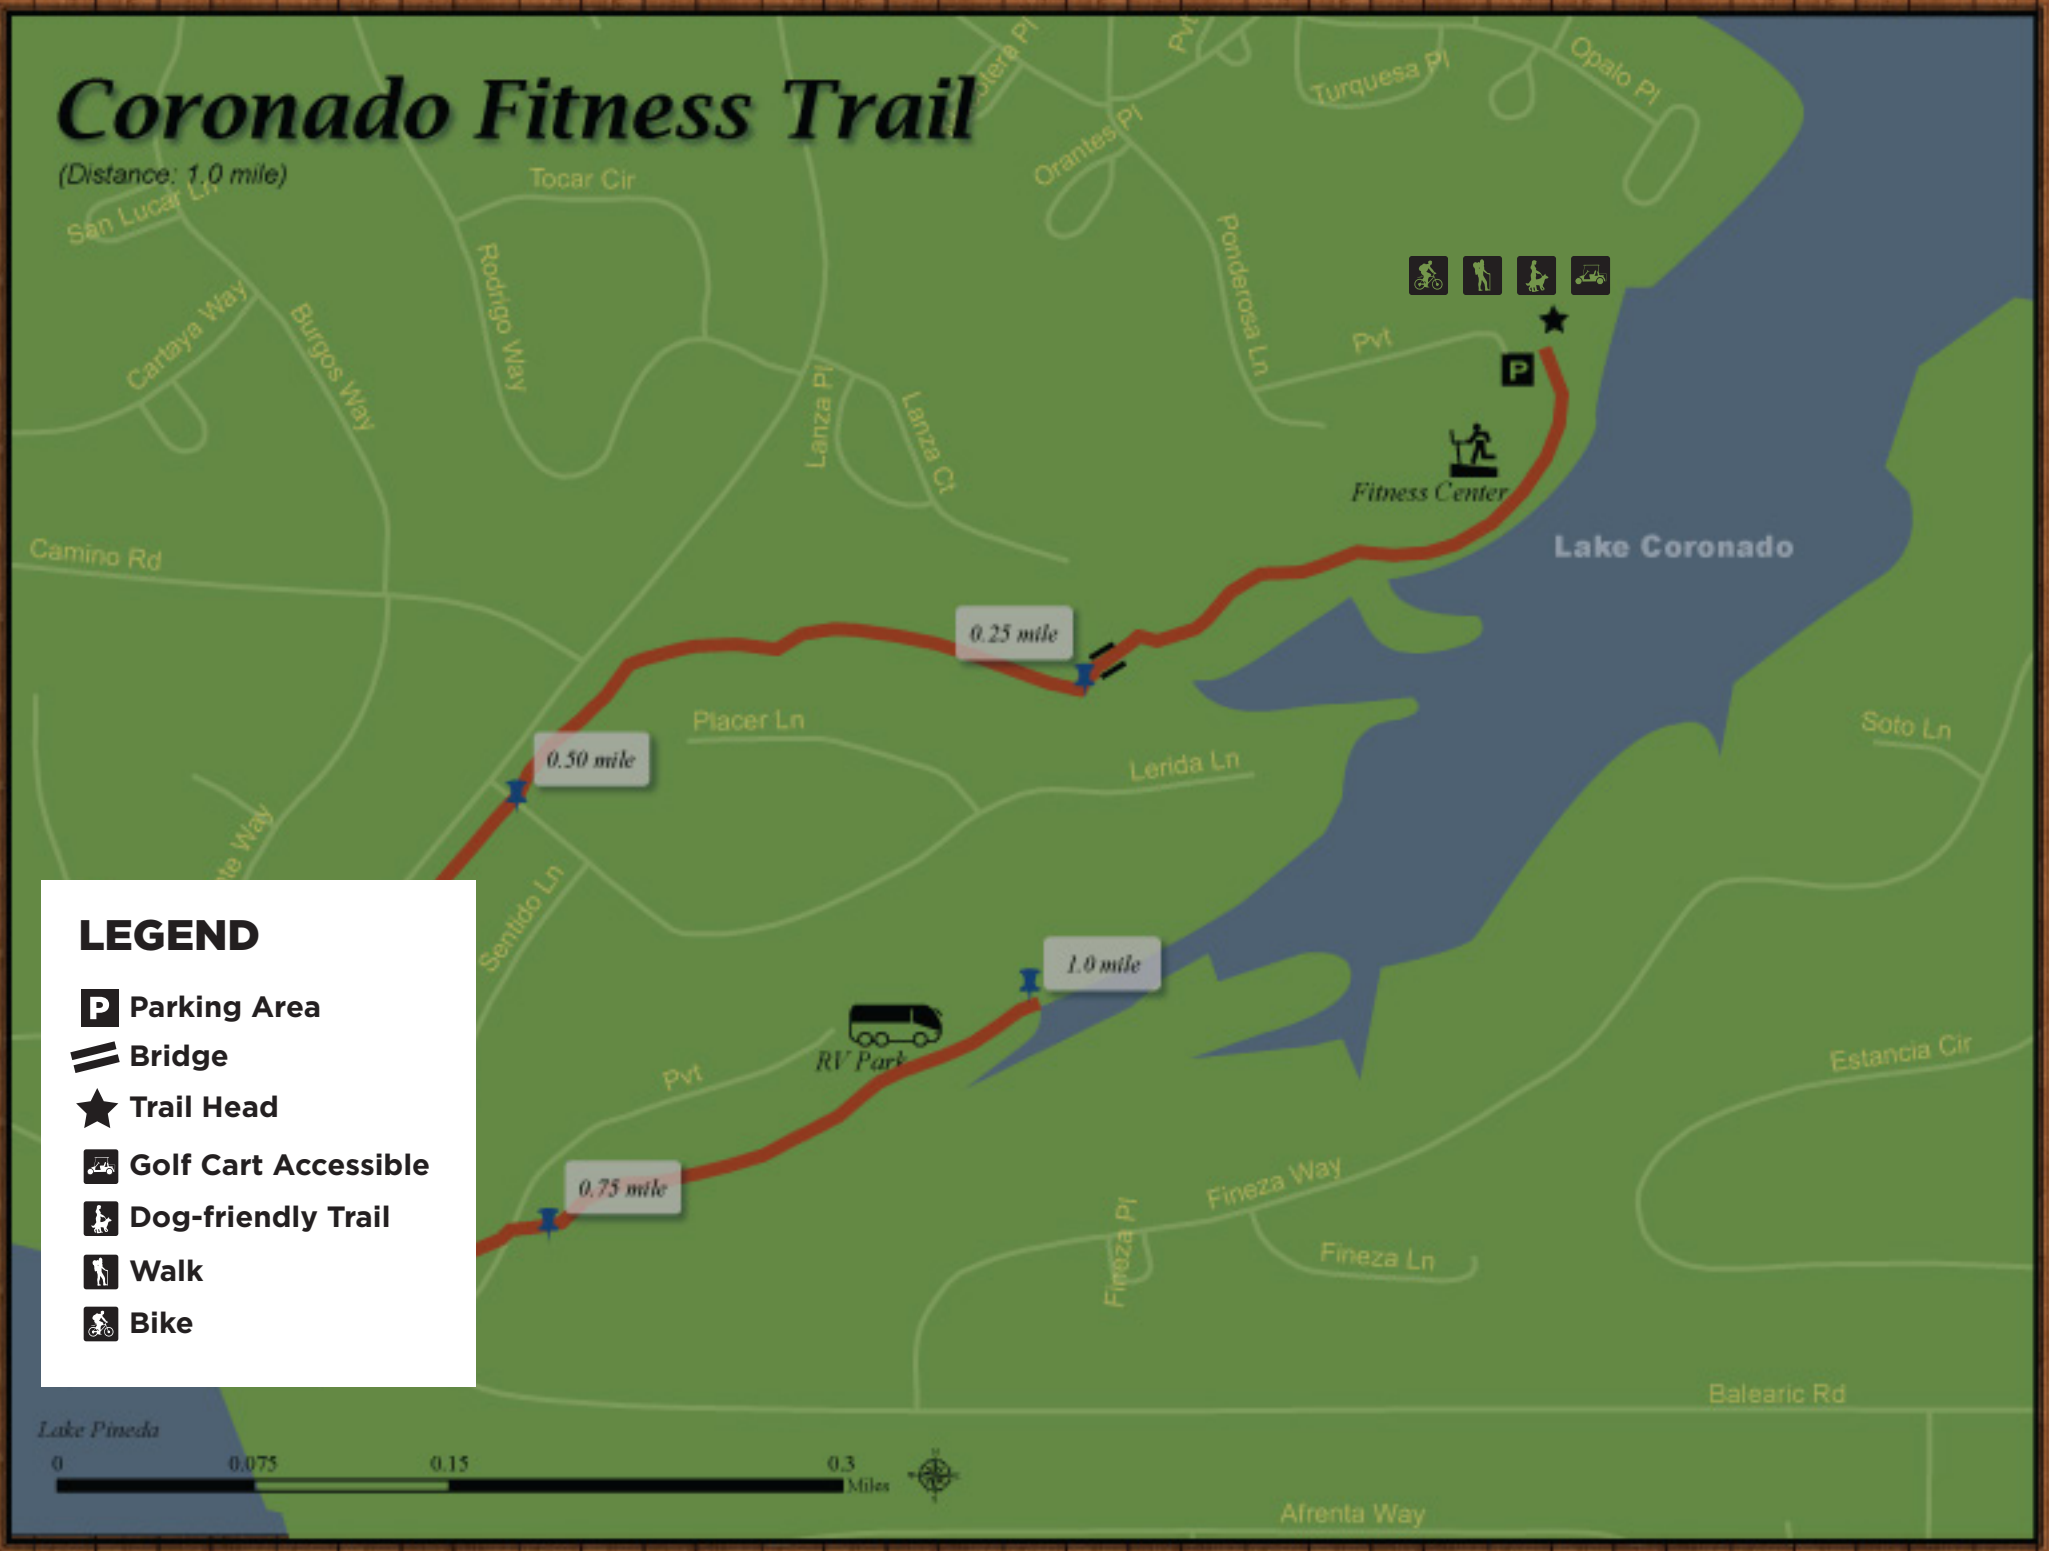

Coronado Fitness Trail

(Distance: 1.0 mile)

LEGEND

- Parking Area
- Bridge
- Trail Head
- Golf Cart Accessible
- Dog-friendly Trail
- Walk
- Bike

Lake Pineda

0 0.075 0.15 0.3 Miles

Afrenta Way